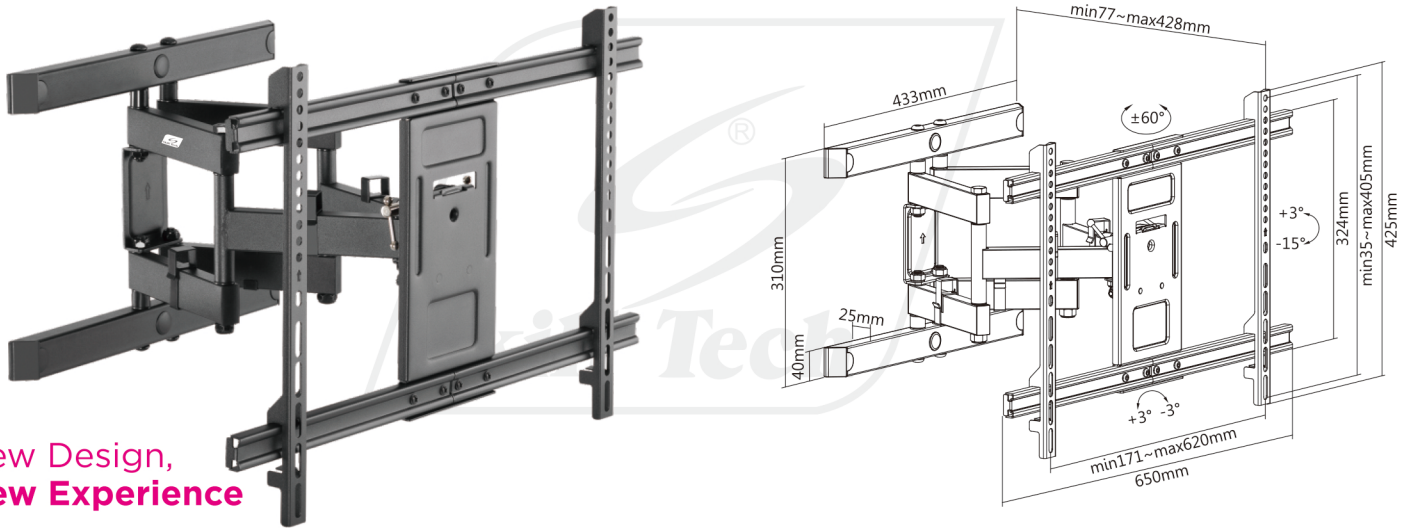

SH 6040P

Full-motion Led/Icd/curved TV Wall Mount

Suitable for most 37" -80" Screens

New Design,
New Experience

Screen Size
37" - 80"

VESA Compatible
200x200 300x200
300x300 400x200
400x300 400x400
600x400

Weight Capacity
60kg/132lbs

Profile to Wall
77-428mm/
3"-16.8"

Tilt Range
+3° - -15°

Swivel Range
+60° - -60°

Screen Level
+3° - -3°

Cable Management

Curved TV

Tool-less Tilting
reduces annoying glare and reflections.

Level Adjustment
ensures perfect positioning.

Extendable Arm
offers maximum viewing flexibility.

Cable Management
keeps cables organized and protected.

Jordan, Amman, Al-Waha Circle

065510308

www.al-ruwwad.com