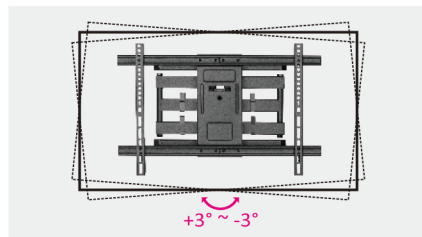

SH 6040P

Full-motion Led/Icd/curved TV Wall Mount

Suitable for most 37" -80" Screens

New Design,
New Experience

Screen Size
37" - 80"

VESA Compatible
200x200 300x200
300x300 400x200
400x300 400x400
600x400

Weight Capacity
60kg/132lbs

Profile to Wall
77-428mm/
3"-16.8"

Tilt Range
+3° - -15°

Swivel Range
+60° - -60°

Screen Level
+3° - -3°

Cable Management

Curved TV

Tool-less Tilting
reduces annoying glare and reflections.

Level Adjustment
ensures perfect positioning.

Extendable Arm
offers maximum viewing flexibility.

Cable Management
keeps cables organized and protected.

Jordan, Amman, Al-Waha Circle

065510308

www.al-ruwwad.com