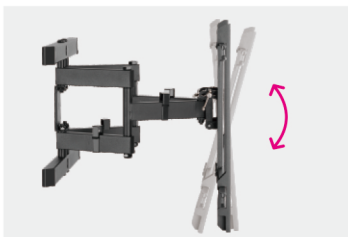

SH 6040P

Full-motion Led/Icd/curved TV Wall Mount

Suitable for most 37" -80" Screens

New Design,
New Experience

Screen Size
37" - 80"

VESA Compatible
200x200 300x200
300x300 400x200
400x300 400x400
600x400

Weight Capacity
60kg/132lbs

Profile to Wall
77-428mm/
3"-16.8"

Tilt Range
+3° - -15°

Swivel Range
+60° - -60°

Screen Level
+3° - -3°

Cable Management

Curved TV

Tool-less Tilting
reduces annoying glare and reflections.

Level Adjustment
ensures perfect positioning.

Extendable Arm
offers maximum viewing flexibility.

Cable Management
keeps cables organized and protected.

Jordan, Amman, Al-Waha Circle

065510308

www.al-ruwwad.com