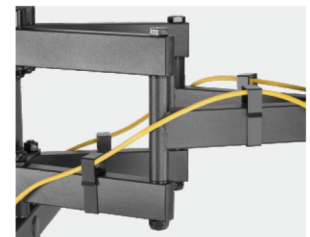

SH 6040P

Full-motion Led/Icd/curved TV Wall Mount

Suitable for most 37" -80" Screens

New Design,
New Experience

Screen Size
37" - 80"

VESA Compatible
200x200 300x200
300x300 400x200
400x300 400x400
600x400

Weight Capacity
60kg/132lbs

Profile to Wall
77-428mm/
3"-16.8"

Tilt Range
+3° - -15°

Swivel Range
+60° - -60°

Screen Level
+3° - -3°

Cable Management

Curved TV

Tool-less Tilting
reduces annoying glare and reflections.

Level Adjustment
ensures perfect positioning.

Extendable Arm
offers maximum viewing flexibility.

Cable Management
keeps cables organized and protected.

Jordan, Amman, Al-Waha Circle

065510308

www.al-ruwwad.com